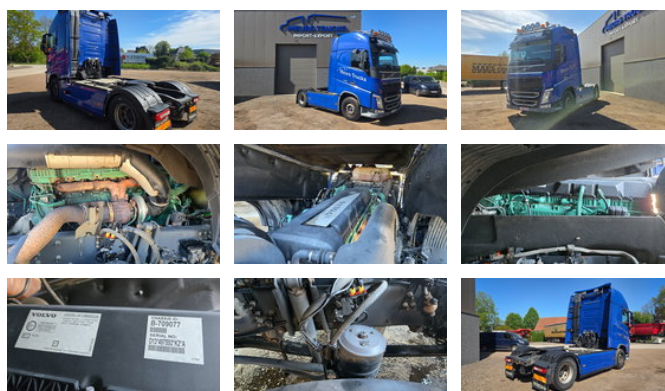

Volvo fh-500 euro 6

General features

Brand	Volvo
Subcategory	Cab over engine
Odometer reading	675.000km
Construction year	2014
Color	Blue
Condition	Used
Emission class	Euro 6

Volvo fh-500 euro 6

Technical specifications

Engine output

500hp

Accessories