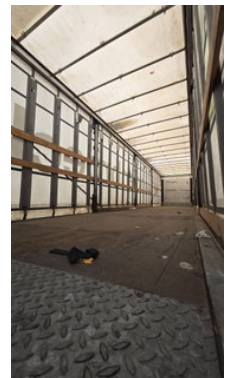

## Schmitz Cargobull bache trailer Galva chassis (deur stuk)

### General characteristics

Brand	Schmitz Cargobull
Subcategory	Tilt
Year of construction	2015
Condition	Used

Schmitz Cargobull bache trailer Galva chassis (deur stuk)

Accessories