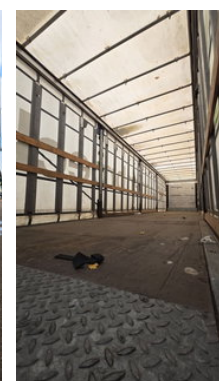

Schmitz Cargobull bache trailer Galva chassis (deur stuk)

General features

Brand	Schmitz Cargobull
Subcategory	Tilt
Construction year	2015
Condition	Used

Schmitz Cargobull bache trailer Galva chassis (deur stuk)