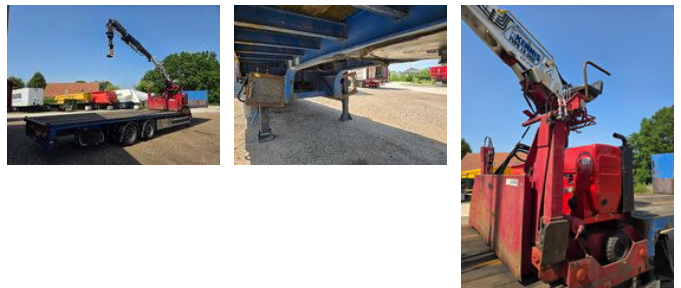

# LAG semi Kennis 16.000 crane

## General features

Brand	LAG
Subcategory	Semi lowloader
Construction year	2000
Condition	Used

LAG semi Kennis 16.000 crane

Accessories