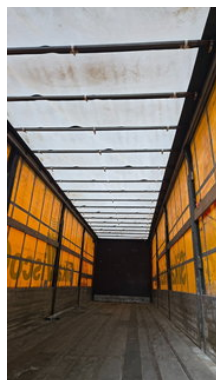

## General features

Brand LAG

Subcategory Tilt

Construction year 2004

Condition Used

LAG city trailer

Accessories