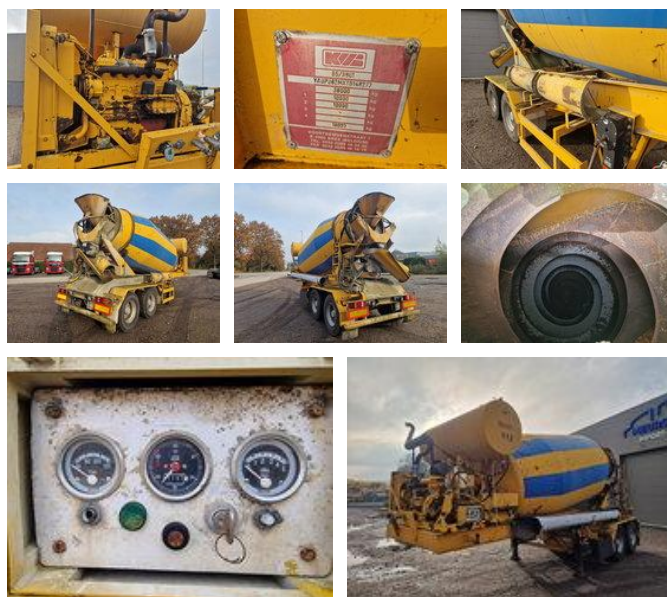

KWB 10m³ beton mixer

General features

Brand	KWB
Subcategory	Concrete mixer
Construction year	1996
Condition	Used

KWB 10m³ beton mixer

Accessories