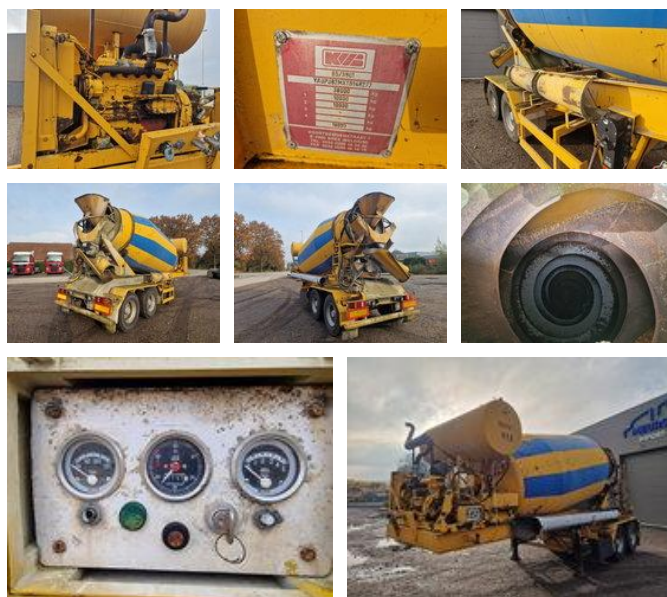

KWB 10m³ beton mixer

General characteristics

Brand	KWB
Subcategory	Concrete mixer
Year of construction	1996
Condition	Used

KWB 10m³ beton mixer

Accessories