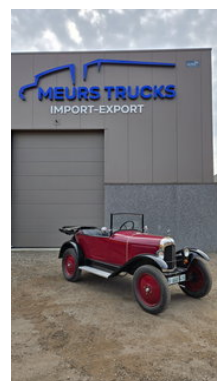

# Citroën 5HP

## General features

Brand	Citroën
Subcategory	Oldtimer car
Construction year	1925
Condition	Used
Fuel	Petrol

Citroën 5HP

Accessories